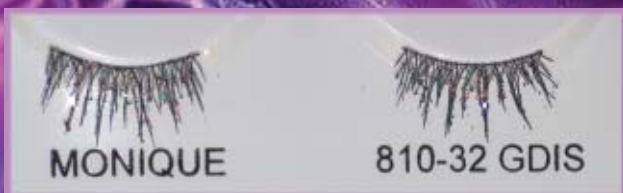

New Glitter Doll Eyelashes

STYLE 27 #810

RETAIL: \$4.50
COLOR/CODE: GDIA - glitter diamond

STYLE 28 #810

RETAIL: \$4.50
COLOR/CODE: GTIA - glitter tiara

STYLE 29 #810

RETAIL: \$4.50
COLOR/CODE: GBLK - glitter black

STYLE 30 #810

RETAIL: \$4.50
COLOR/CODE: GSIL - glitter silver

STYLE 31 #810

RETAIL: \$4.50
COLOR/CODE: GGLD - glitter gold

STYLE 32 #810

RETAIL: \$4.50
COLOR/CODE: GDIS - glitter disco lights

STYLE 33 #810

RETAIL: \$4.50
COLOR/CODE: GRAI - glitter rainbow