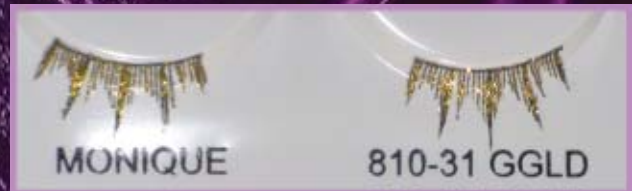

New Glitter Doll Eyelashes

STYLE 27 #810

RETAIL: \$4.50
COLOR/CODE: GDIA - glitter diamond

STYLE 28 #810

RETAIL: \$4.50
COLOR/CODE: GTIA - glitter tiara

STYLE 29 #810

RETAIL: \$4.50
COLOR/CODE: GBLK - glitter black

STYLE 30 #810

RETAIL: \$4.50
COLOR/CODE: GSIL - glitter silver

STYLE 31 #810

RETAIL: \$4.50
COLOR/CODE: GGLD - glitter gold

STYLE 32 #810

RETAIL: \$4.50
COLOR/CODE: GDIS - glitter disco lights

STYLE 33 #810