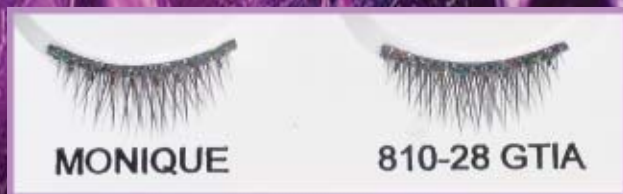

New Glitter Doll Eyelashes

STYLE 27 #810

RETAIL: \$4.50
COLOR/CODE: GDIA - glitter diamond

STYLE 28 #810

RETAIL: \$4.50
COLOR/CODE: GTIA - glitter tiara

STYLE 29 #810

RETAIL: \$4.50
COLOR/CODE: GBLK - glitter black

STYLE 30 #810

RETAIL: \$4.50
COLOR/CODE: GSIL - glitter silver

STYLE 31 #810

RETAIL: \$4.50
COLOR/CODE: GGLD - glitter gold

STYLE 32 #810

RETAIL: \$4.50
COLOR/CODE: GDIS - glitter disco lights

STYLE 33 #810