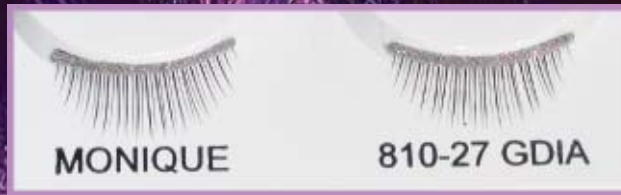

New Glitter Doll Eyelashes

STYLE 27 #810

RETAIL: \$4.50
COLOR/CODE: GDIA - glitter diamond

STYLE 28 #810

RETAIL: \$4.50
COLOR/CODE: GTIA - glitter tiara

STYLE 29 #810

RETAIL: \$4.50
COLOR/CODE: GBLK - glitter black

STYLE 30 #810

RETAIL: \$4.50
COLOR/CODE: GSIL - glitter silver

STYLE 31 #810

RETAIL: \$4.50
COLOR/CODE: GGLD - glitter gold

STYLE 32 #810

RETAIL: \$4.50
COLOR/CODE: GDIS - glitter disco lights

STYLE 33 #810